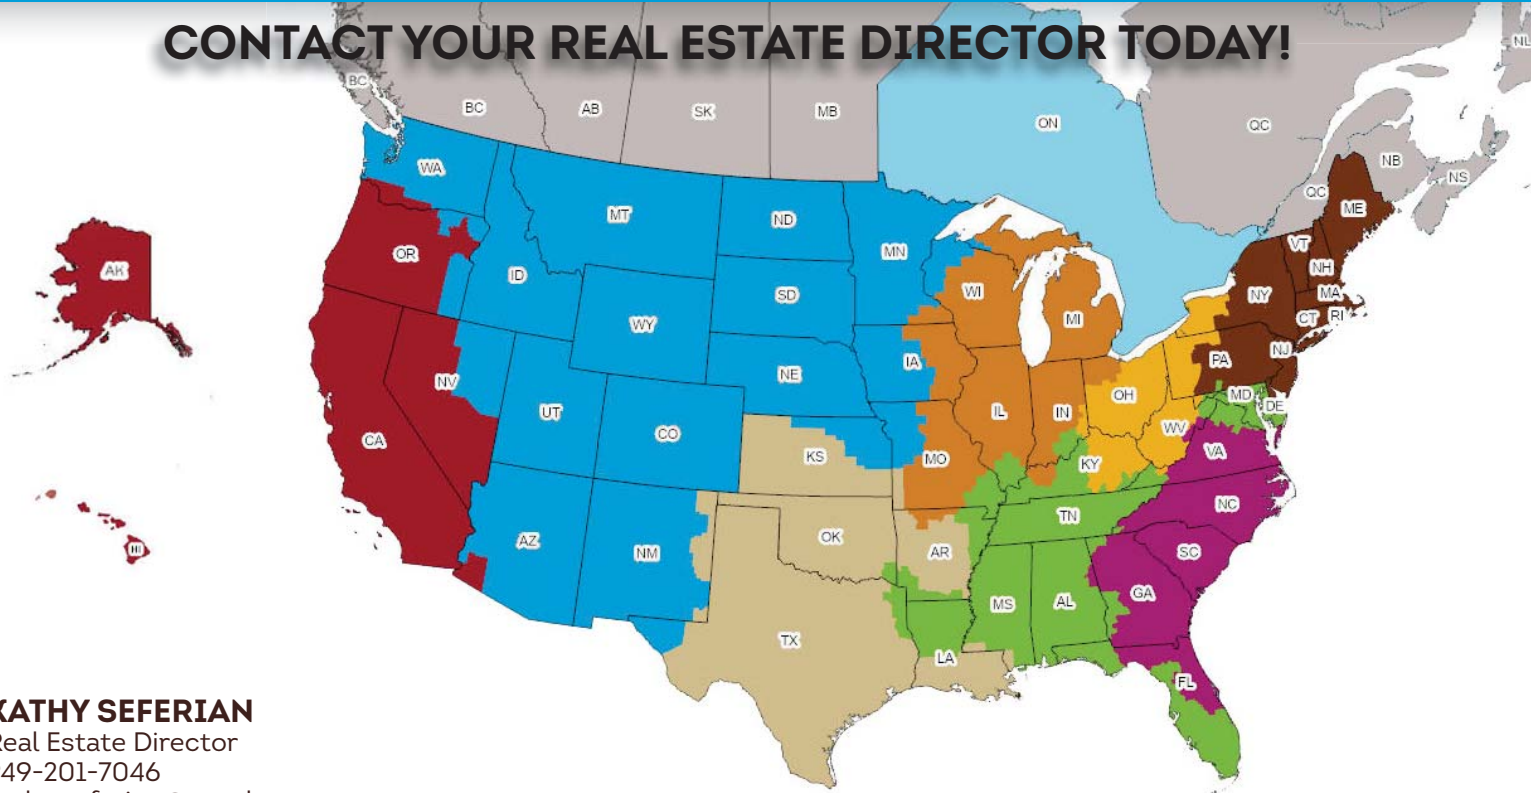

CONTACT YOUR REAL ESTATE DIRECTOR TODAY!

KATHY SEFERIAN
Real Estate Director
949-201-7046
kathy.seferian@wendys.com

TODD PHELPS
Real Estate Director
303-809-9170
todd.phelps@wendys.com

GREG MARSH
Real Estate Director
630-258-2827
greg.marsh@wendys.com

CLARK ELMS
Real Estate Director
214-926-6700
clark.elms@wendys.com

SHAUNA CLARKE
Real Estate Director
647-529-8446
shauna_clarke@wendys.com

GREG ALEXANDER
Real Estate Director
614-764-8414
greg.alexander@wendys.com

JERRIT FRANCIS
Real Estate Director
614-558-2253
jerrit.francis@wendys.com

GENEVIEVE CHENOWETH
Real Estate Director
647-464-6096
genevieve_chenoweth@wendys.com

MIKE MCDERMOTT
Real Estate Director
203-631-2609
michael.mcdermott@wendys.com

ASHLEY SPERLING
Real Estate Director
770-283-3776
ashley.sperling@wendys.com